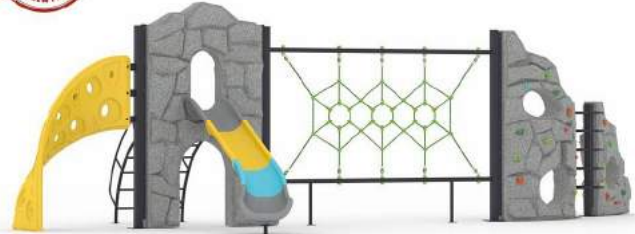

DZ1

DZ2

DW22

Age: 3 years old and older
Capacity: 21
Safety Area: 211,1 m²

DW24

Age: 3 years old and older
Capacity: 14
Safety Area: 118,8 m²

DW26

Age: 3 years old and older
Capacity: 13
Safety Area: 115,7 m²

DW28

Age: 3 years old and older
Capacity: 30
Safety Area: 46,2 m²

DW32

14,2 m

Age: 3 years old and older
Capacity: 18
Safety Area: 152 m²

DW35

9,6 m

Age: 3 years old and older
Capacity: 15
Safety Area: 76,8 m²

■ DS1

3D EPDM RUBBER ANIMAL FIGURE

Dimensions: 1,45x3,45 m
Weight: 145 kg
Age: 3 years old and older
Capacity: 3
Safety Area: 28,7 m²

PLAYGROUND PROJECTS

Unit 5 Cornwall Road

Wigston

Leicestershire

LE18 4XH