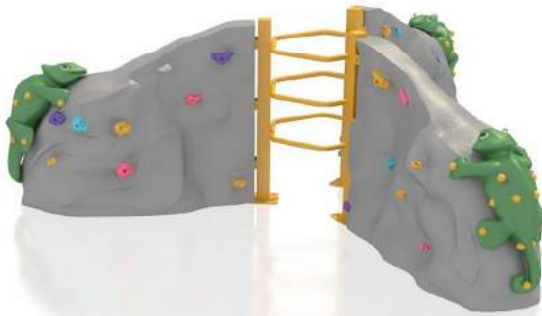

DW7

Age: 3 years old and older
Capacity: 9
Safety Area: 38,5 m²