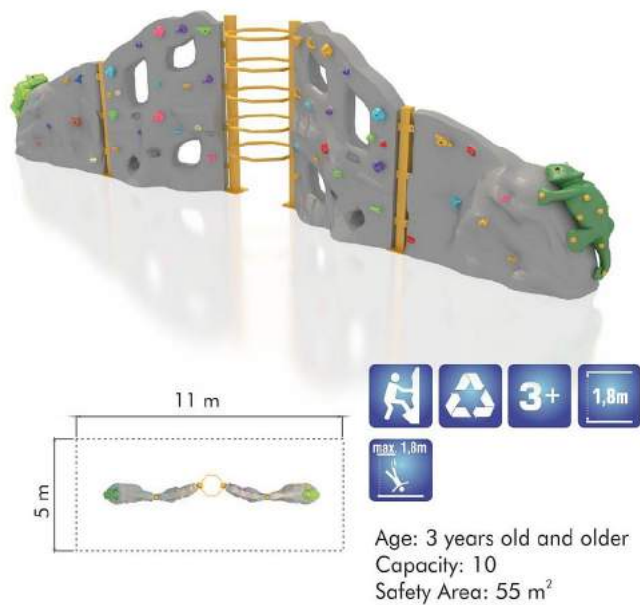

Dino Walls

DW1

DW2

DW3

DW4

DW5

Age: 3 years old and older
Capacity: 2
Safety Area: 20 m²

DW6

Age: 3 years old and older
Capacity: 6
Safety Area: 28 m²

DW7

Age: 3 years old and older
Capacity: 9
Safety Area: 38,5 m²

DW8

Age: 2 years old and older
Capacity: 12
Safety Area: 38,5 m²

DW9

Age: 3 years old and older
Capacity: 14
Safety Area: 135 m²

DW10

Age: 3 years old and older
Capacity: 14
Safety Area: 98,5 m²

DW11

Age: 3 years old and older
Capacity: 18
Safety Area: 135 m²

DW12

Age: 3 years old and older
Capacity: 19
Safety Area: 135 m²

DW13

Age: 3 years old and older
Capacity: 8
Safety Area: 77 m²

■ DS1

3D EPDM RUBBER ANIMAL FIGURE

Dimensions: 1,45x3,45 m
Weight: 145 kg
Age: 3 years old and older
Capacity: 3
Safety Area: 28,7 m²

PLAYGROUND PROJECTS

Unit 5 Cornwall Road

Wigston

Leicestershire

LE18 4XH